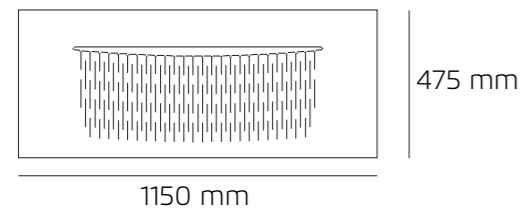

OTogreen Wall Technical data

Sound-absorbing plant panels of the Greenarea brand, consisting of stabilized natural plants and planter made of recycled polyester fiber acoustic panel ECO line of ECOcero®, including p/p glue fixing system by ECOcero brand for direct wall mounting. Available in all the colors of the ECO line.

The acoustic panel that forms the panels will be 18 mm thick and will have CE marking, Euroclass B-s2 d0 fireproof, compliance with the specifications of low VOC emissions with GOLD certification in LEED and BREEAM.

OTogreen Wall fixing system using adhesive.

Pocket 47.5