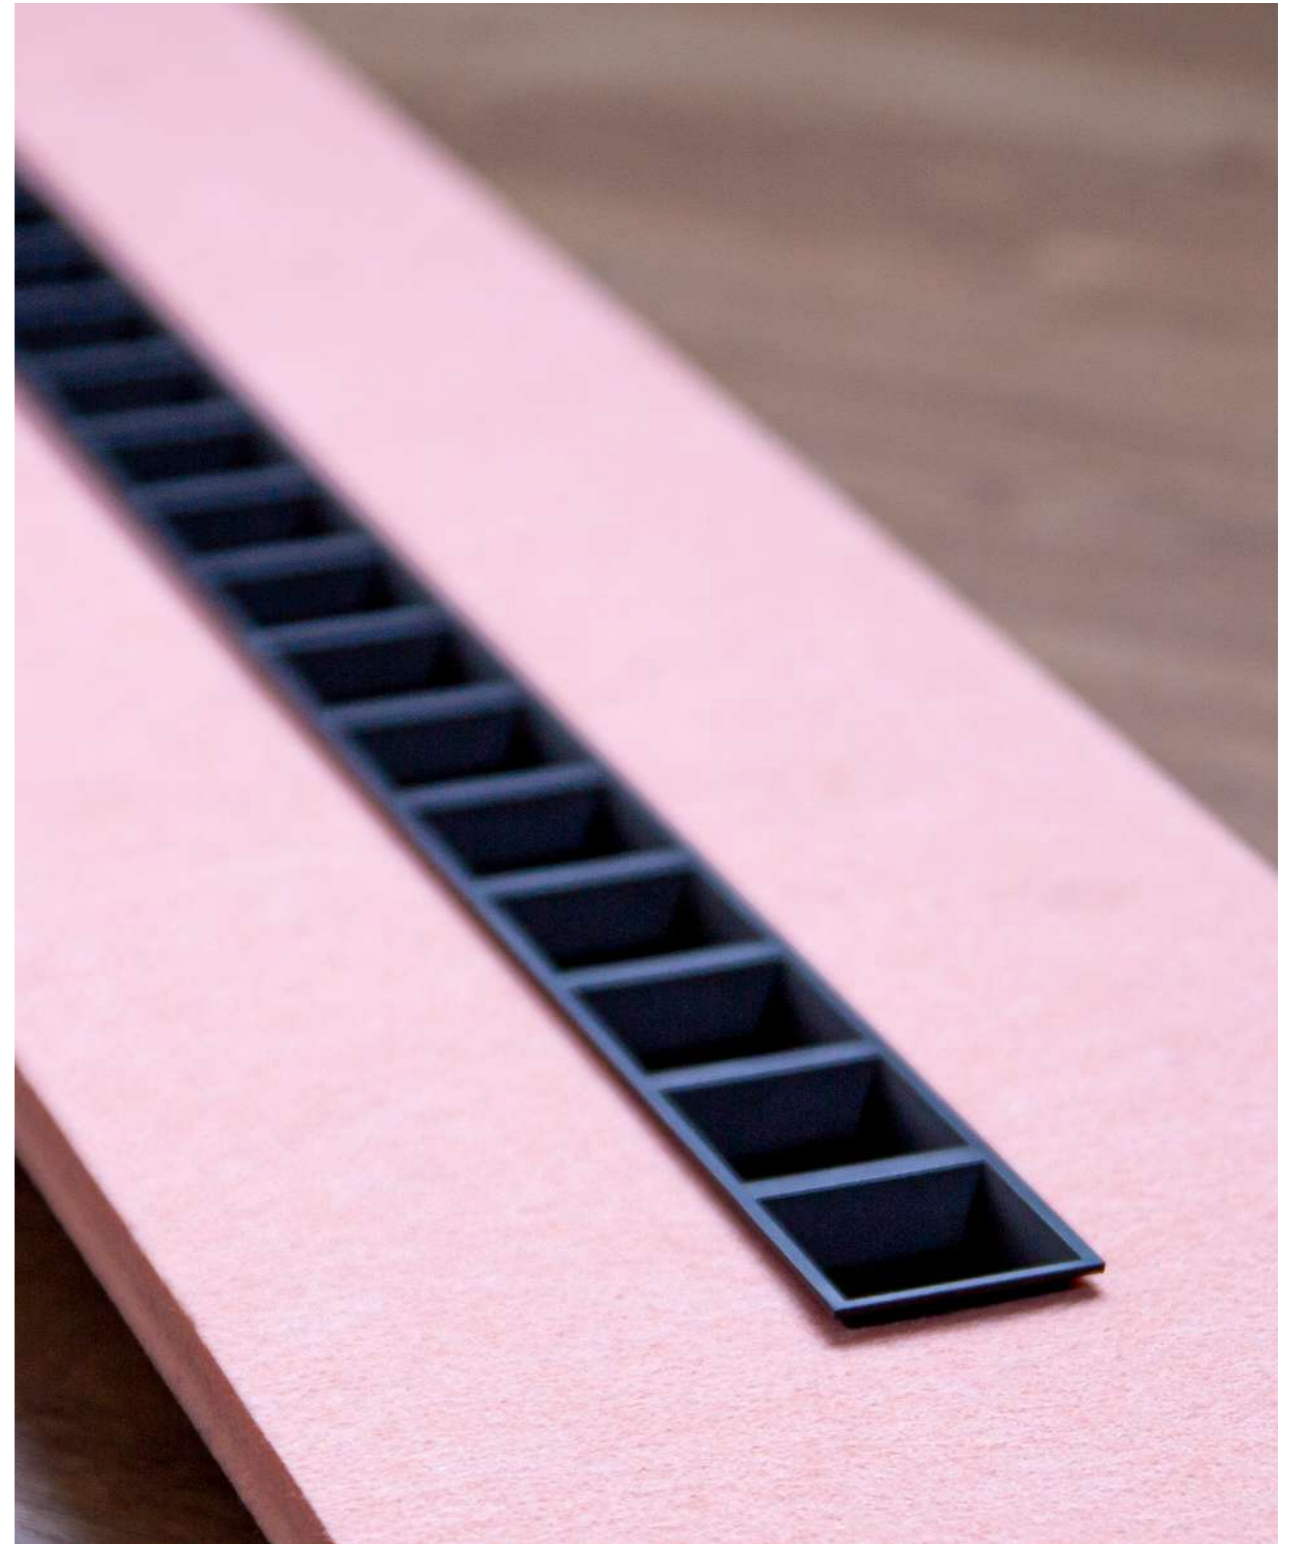

FLAP by Rafa Ortega

FLAP Technical data

Suspended sound-absorbing technical ceiling, ECOcero`s FLAP model, composed of swiveling acoustic slats made of recycled polyester fiber. Each module of 2200 x 1175 mm is broken down into 10 revolving slats of 1157 x 200 x 18 mm, color to be chosen on each side of the slat, including p/p of perfillery system with U 2200 profiles, hangers and plugs. CE marked, Euroclass B-s2, d0 reaction to fire, compliance with low VOC emissions specifications with GOLD certification in LEED and BREEAM. International patent PCT/ES2022/070189-U202132547.