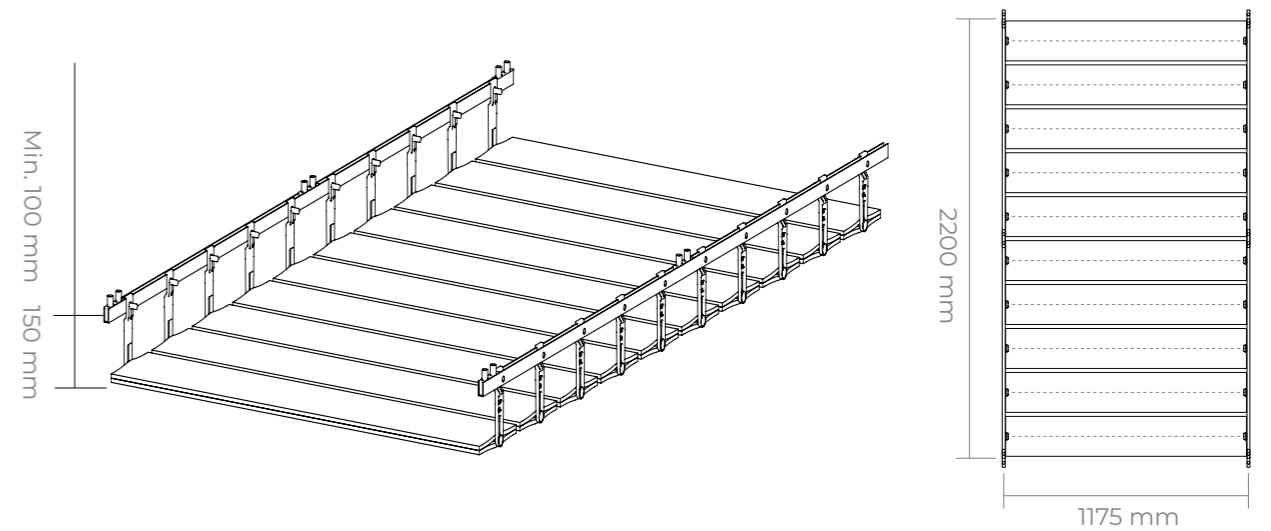

FLAP by Rafa Ortega

FLAP Technical data

Suspended sound-absorbing technical ceiling, ECOcero`s FLAP model, composed of swiveling acoustic slats made of recycled polyester fiber. Each module of 2200 x 1175 mm is broken down into 10 revolving slats of 1157 x 200 x 18 mm, color to be chosen on each side of the slat, including p/p of perfillery system with U 2200 profiles, hangers and plugs. CE marked, Euroclass B-s2, d0 reaction to fire, compliance with low VOC emissions specifications with GOLD certification in LEED and BREEAM. International patent PCT/ES2022/070189-U202132547.