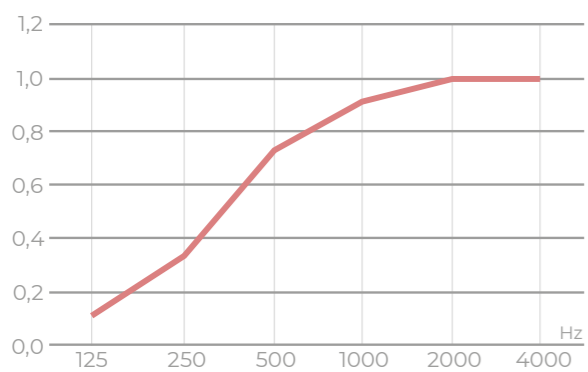

curved baffle

AVAILABLE SIZE

1180 mm x 360/260 mm

AVAILABLE THICKNESS

— 40 mm (NRC: 0,75)

Colours (see page 109)