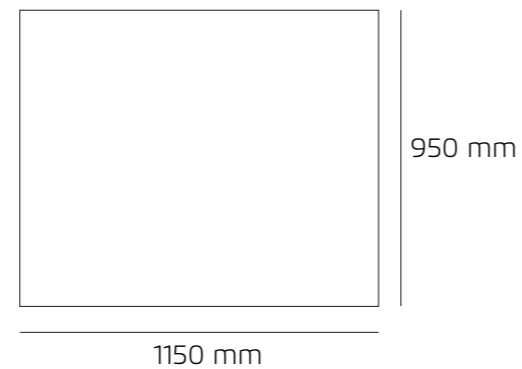

Flat 95

Colours (see page 69)