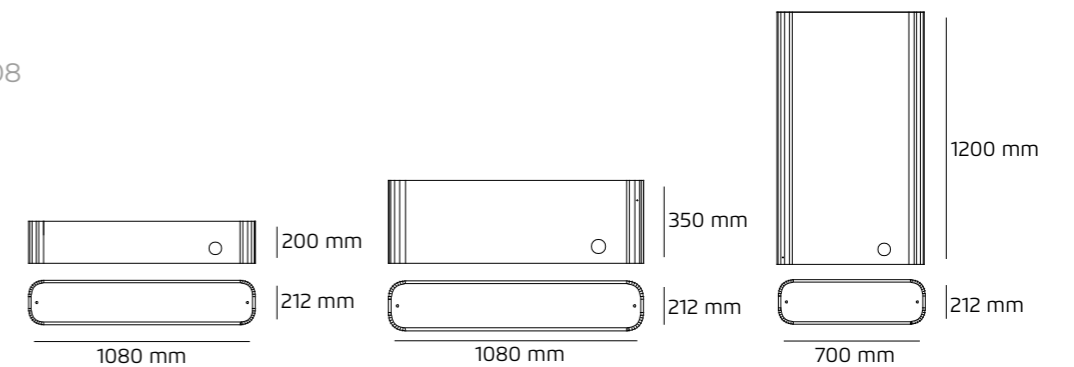

Divider 108