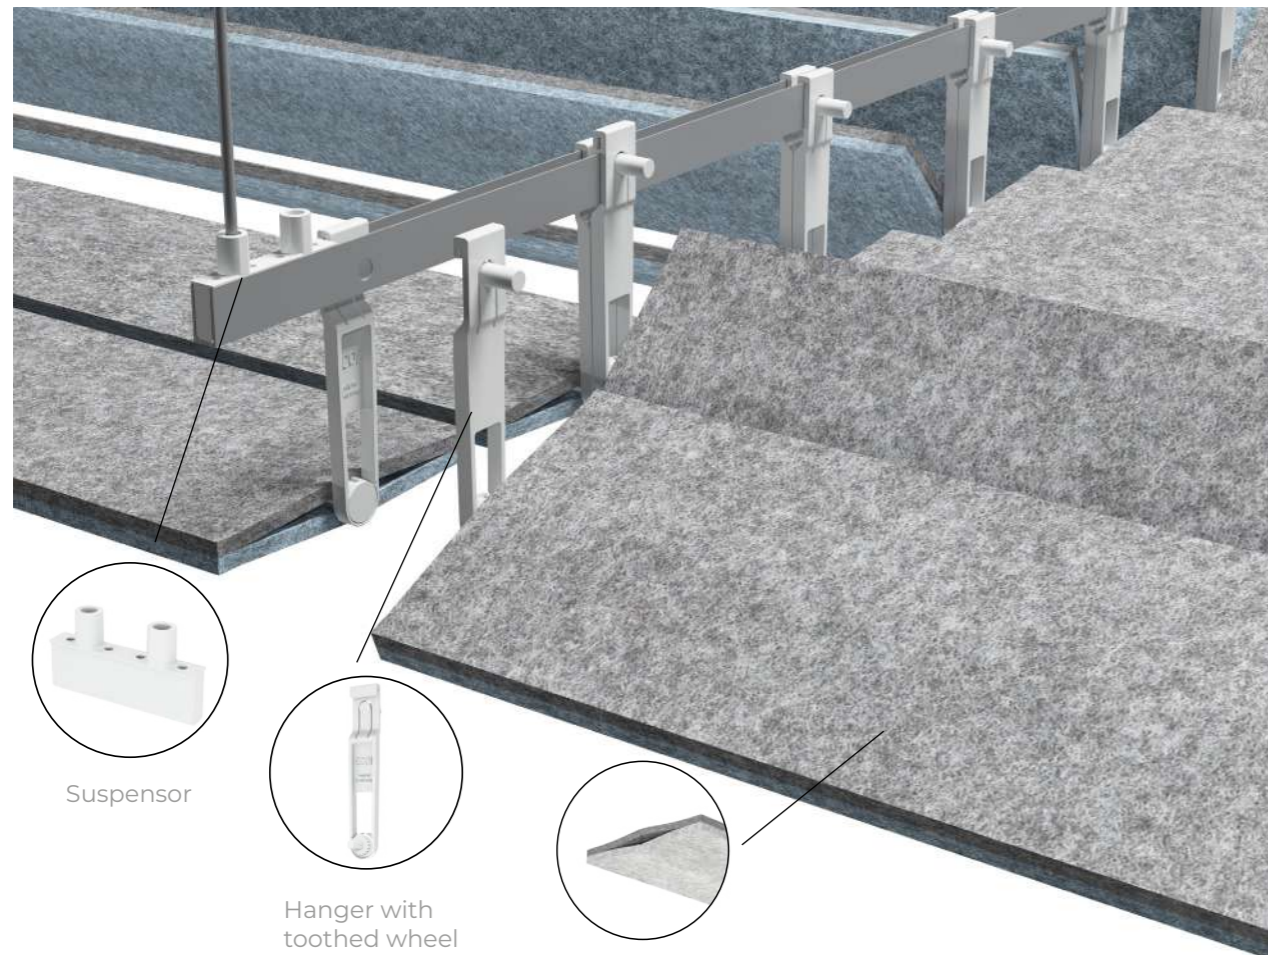

FLAP by Rafa Ortega

FLAP Technical data

Suspended sound-absorbing technical ceiling, ECOcero`s FLAP model, composed of swiveling acoustic slats made of recycled polyester fiber. Each module of 2200 x 1175 mm is broken down into 10 revolving slats of 1157 x 200 x 18 mm, color to be chosen on each side of the slat, including p/p of perfillery system with U 2200 profiles, hangers and plugs. CE marked, Euroclass B-s2, d0 reaction to fire, compliance with low VOC emissions specifications with GOLD certification in LEED and BREEAM. International patent PCT/ES2022/070189-U202132547.