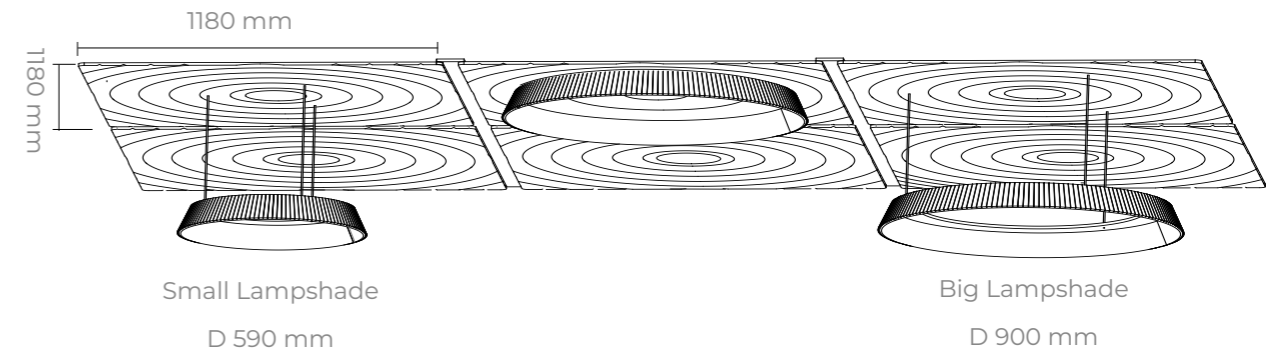

1200 mm x 600 mm

AVAILABLE THICKNESS

— 9 mm (NRC: 0,78)

Colours (see page 69)

CIRCULAR by Rafa Ortega

CIRCULAR Technical data

Suspended sound-absorbing technical ceiling, ECOcero's CIRCULAR model, composed of panels of 1180 x 1180 x 12 mm of recycled polyester fiber with circular beveling, finished in twelve base colors, including p / p of hanging bridge system to hidden profiling. Optional supply of suspended lampshades of 900 and 600 mm in diameter. CE marked, Euroclass B-s2d0 reaction to fire, compliance with low VOC emission specifications, GOLD certification in LEED and BREEAM.

Panel

Big Lampshade

Small Lampshade

AVAILABLE SIZE
1180 mm x 590 mm

AVAILABLE THICKNESS
— 12 mm (NRC: 0,84)

Colours (see page 69)

ECOtecture by Welcome Design

AVAILABLE SIZES