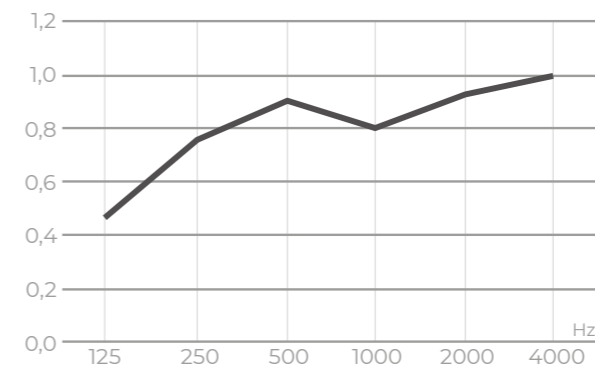

AVAILABLE SIZE
1180 mm x 590 mm

AVAILABLE THICKNESS
— 12 mm (NRC: 0,84)

Colours (see page 69)