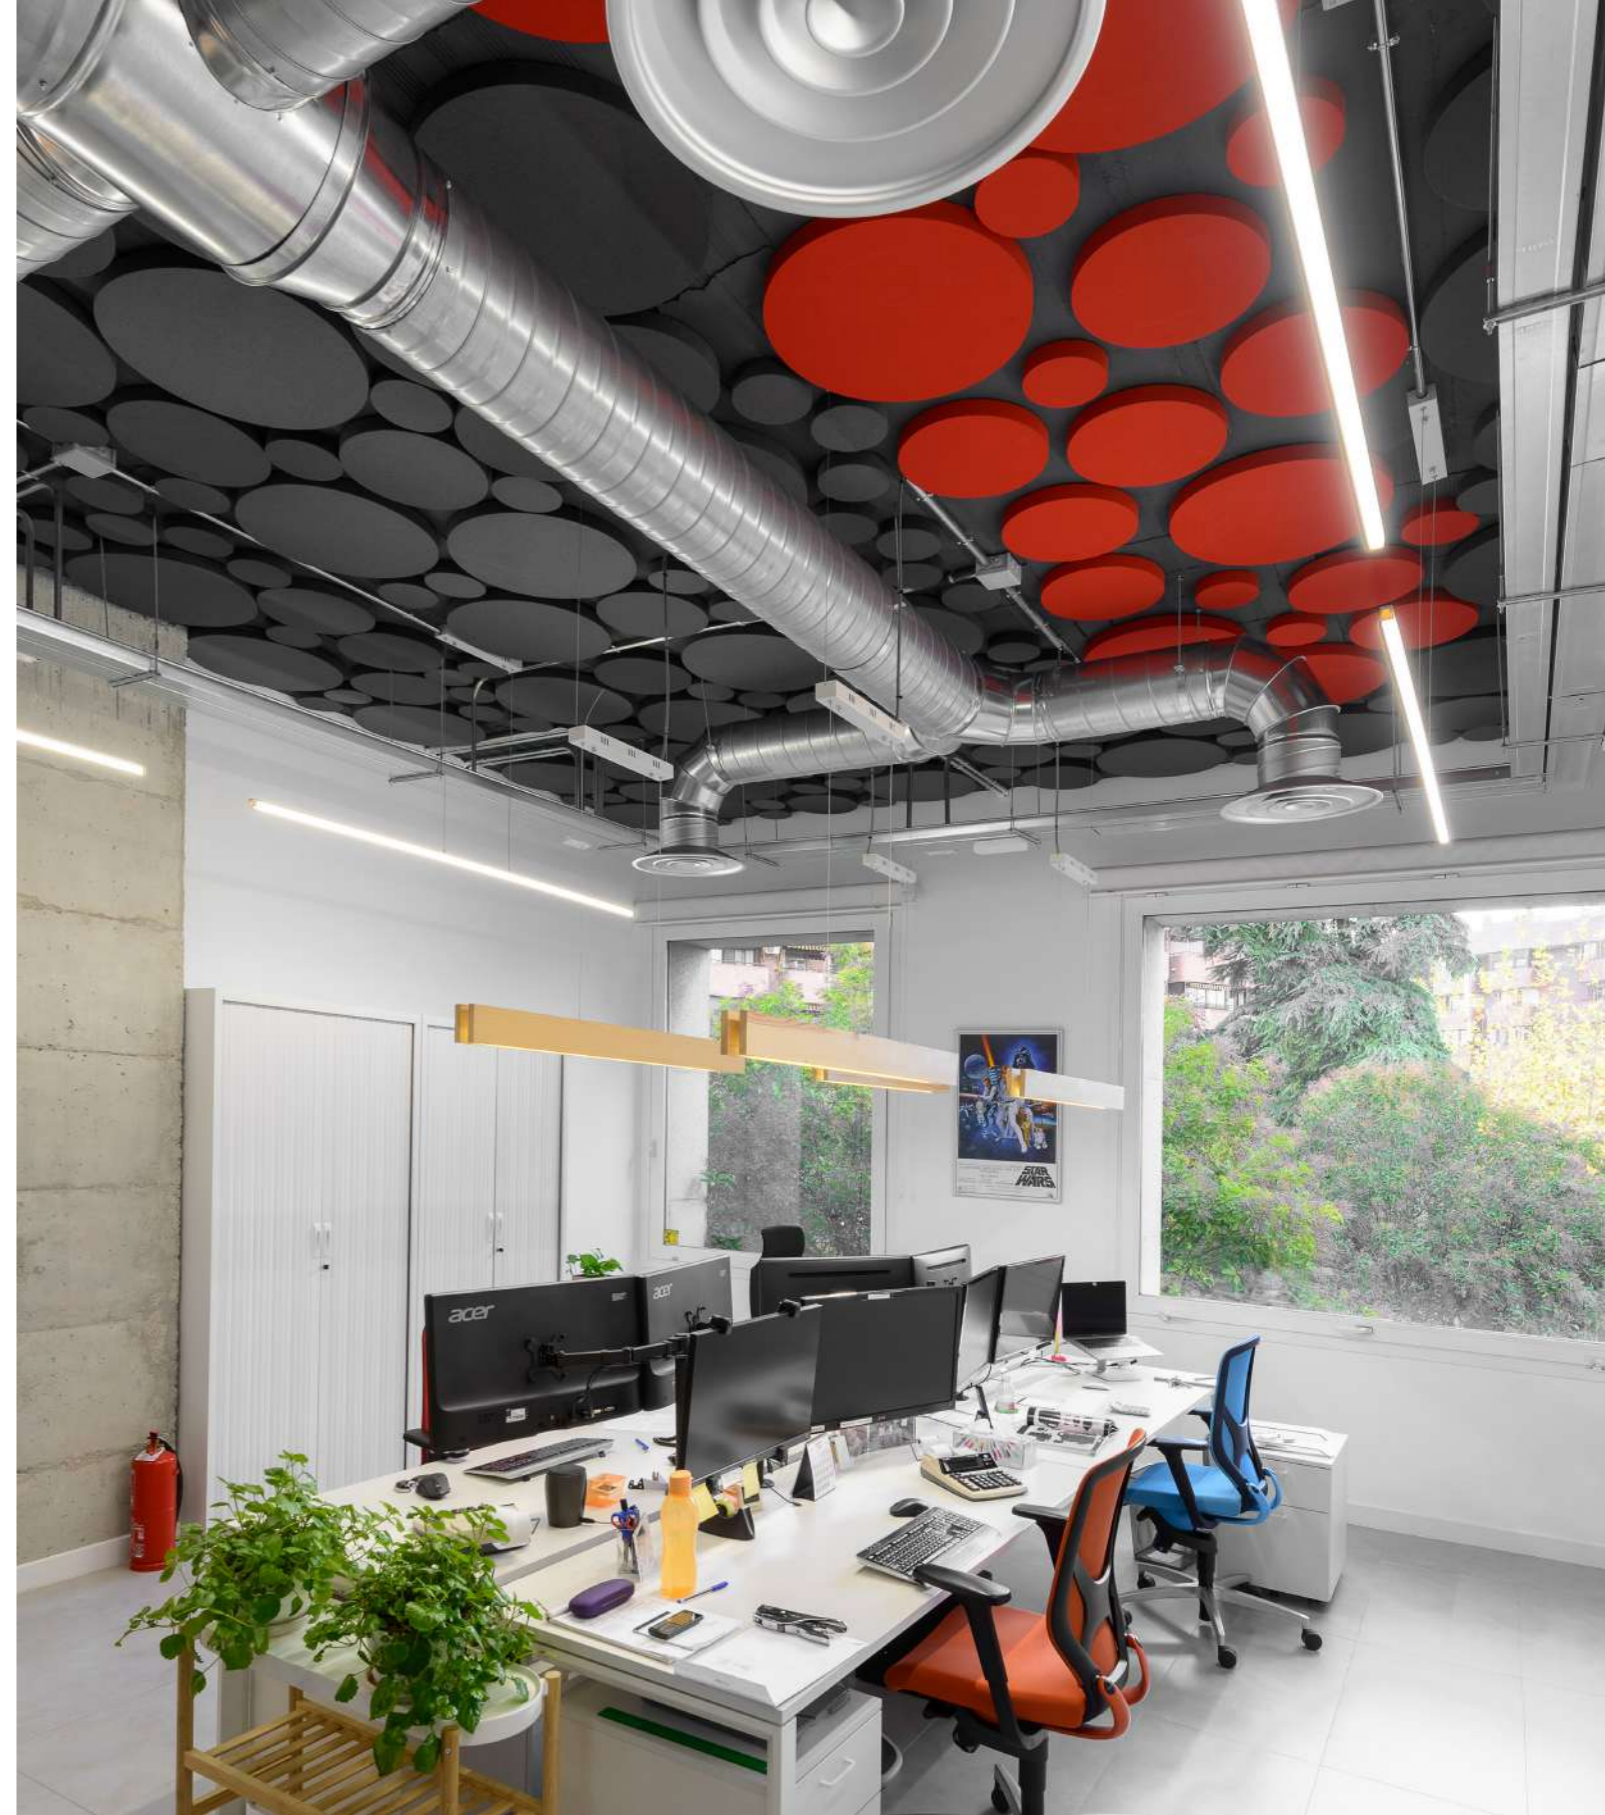

circle pack

UNITS PER BOX

10 units D 580 mm
12 units D 390 mm
24 units D 190 mm

AVAILABLE THICKNESS

— 40 mm (NRC: 0,75)

Colours (see page 109)