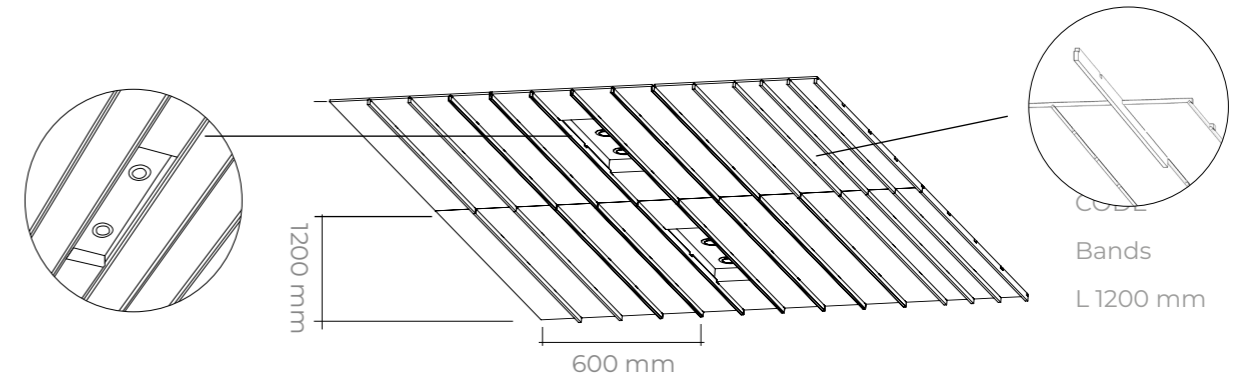

Light Box

600 x 190 x 40 mm
CODE plus