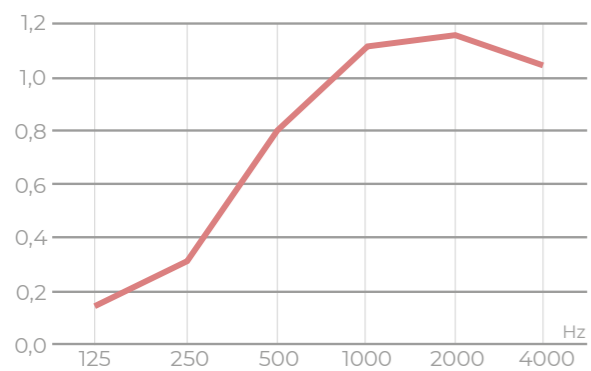

cylinder

AVAILABLE SIZES

L 500 mm D 125
mm
Customizable

— (NRC: 0,86)

Colours (see page 109)