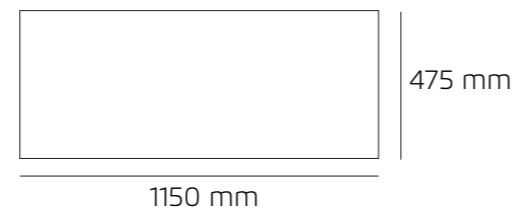

OTogreen Wall Technical data

Sound-absorbing plant panels of the Greenarea brand, consisting of stabilized natural plants and planter made of recycled polyester fiber acoustic panel ECO line of ECOcero®, including p/p glue fixing system by ECOcero brand for direct wall mounting. Available in all the colors of the ECO line.

The acoustic panel that forms the panels will be 18 mm thick and will have CE marking, Euroclass B-s2 d0 fireproof, compliance with the specifications of low VOC emissions with GOLD certification in LEED and BREEAM.

OTogreen Wall fixing system using adhesive.

Flat 47.5

Colours (see page 69)