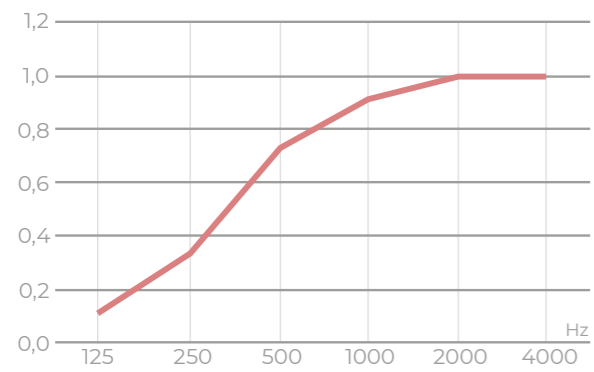

rectangle

AVAILABLE SIZES

1180 mm x 580 mm
Customizable

AVAILABLE THICKNESS

— 40 mm (NRC: 0,75)

Colours (see page 109)