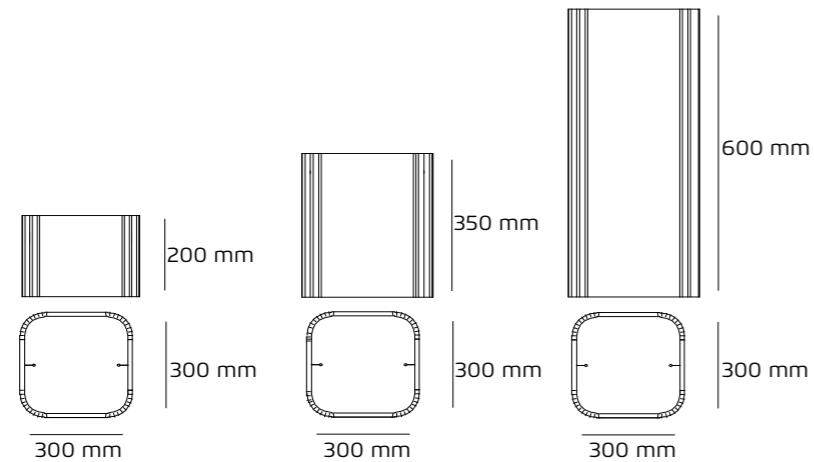

OTogreen Planter

Technical data

Sound-absorbing vegetable planters of the Greenarea brand, composed by stabilized natural plants and planter made of recycled polyester fiber acoustic panel ECO line ECOcero®. Available in all the colors of the ECO line.

The acoustic panel forming the planters will be 12 mm thick and will have CE marking, Euroclass B-s2 d0 fireproof, compliance with low VOC emissions specifications with GOLD certification in LEED and BREEAM.

Planters are also available with wheels or legs.

Cube 30