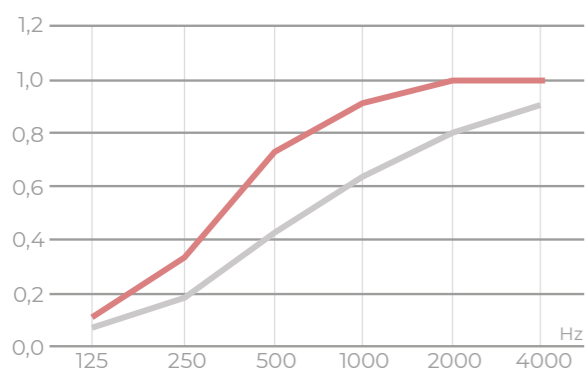

basic

AVAILABLE SIZES
x 580 mm
580 mm x 800 mm
800 mm x 1000
1000 mmmm
1180 mm x 1180 mm
Customizable

AVAILABLE THICKNESSES

— 20 mm Slim (NRC: 0,53)
— 40 mm Regular (NRC: 0,75)

Colours (see page 109)