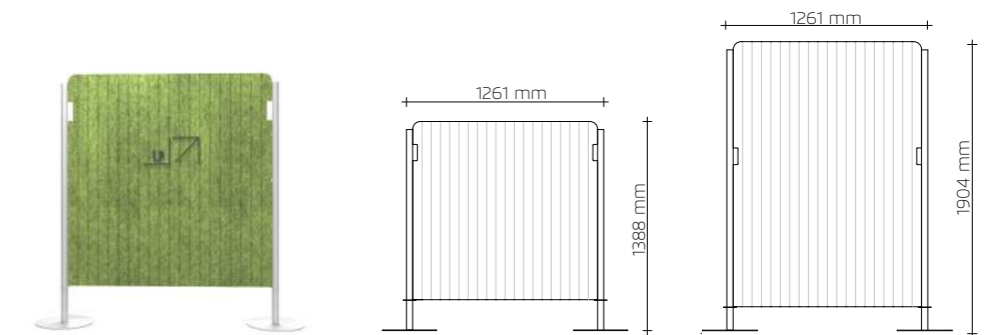

QUIET v-cut