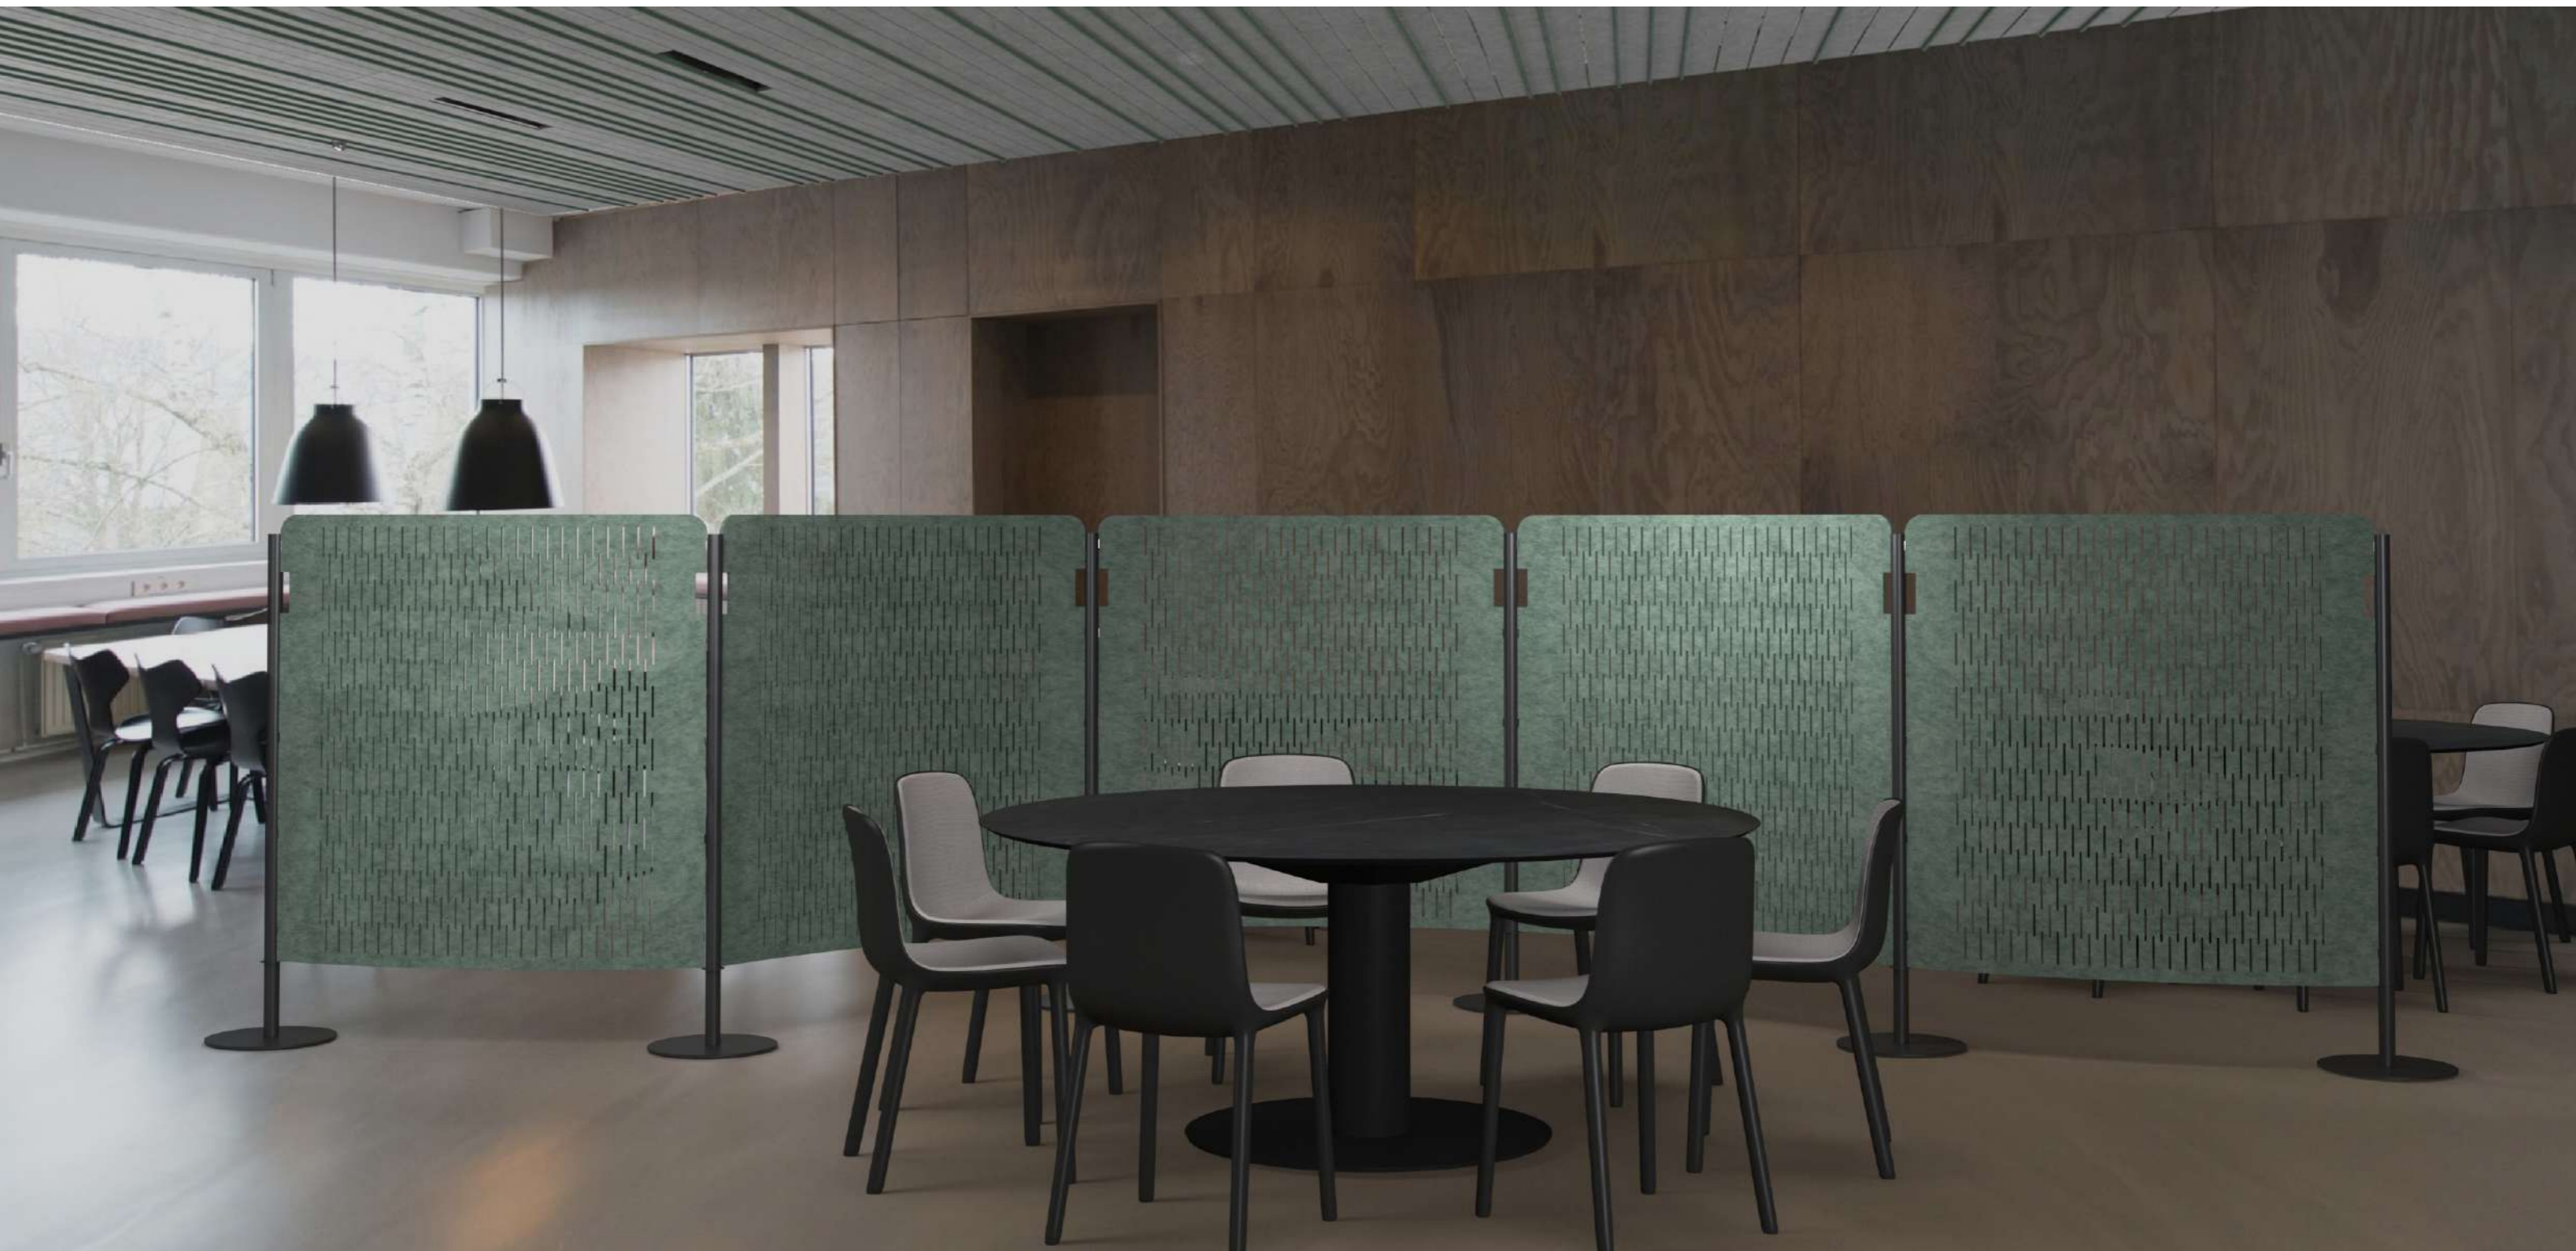

QUIET by ECOcero