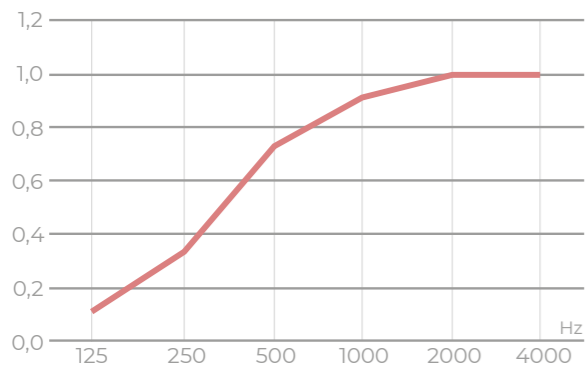

baffle

AVAILABLE SIZES

1180 mm x 580 mm
mm
Customizable

AVAILABLE THICKNESS

— 40 mm (NRC: 0,75)

Colours (see page 109)