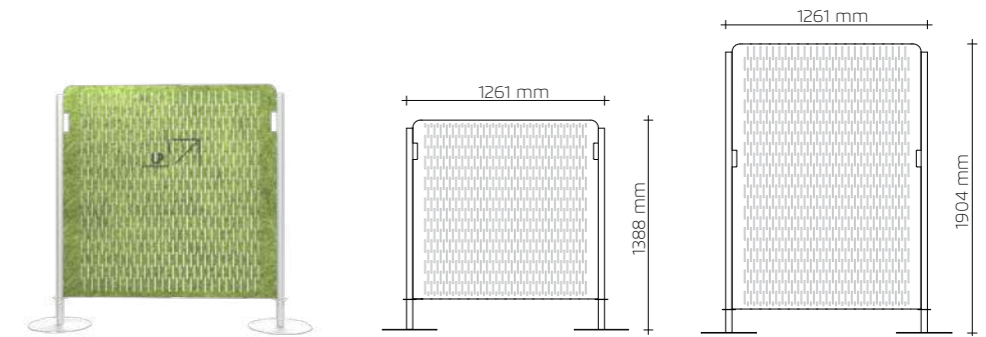

Colours (see page 69)

QUIET die-cut