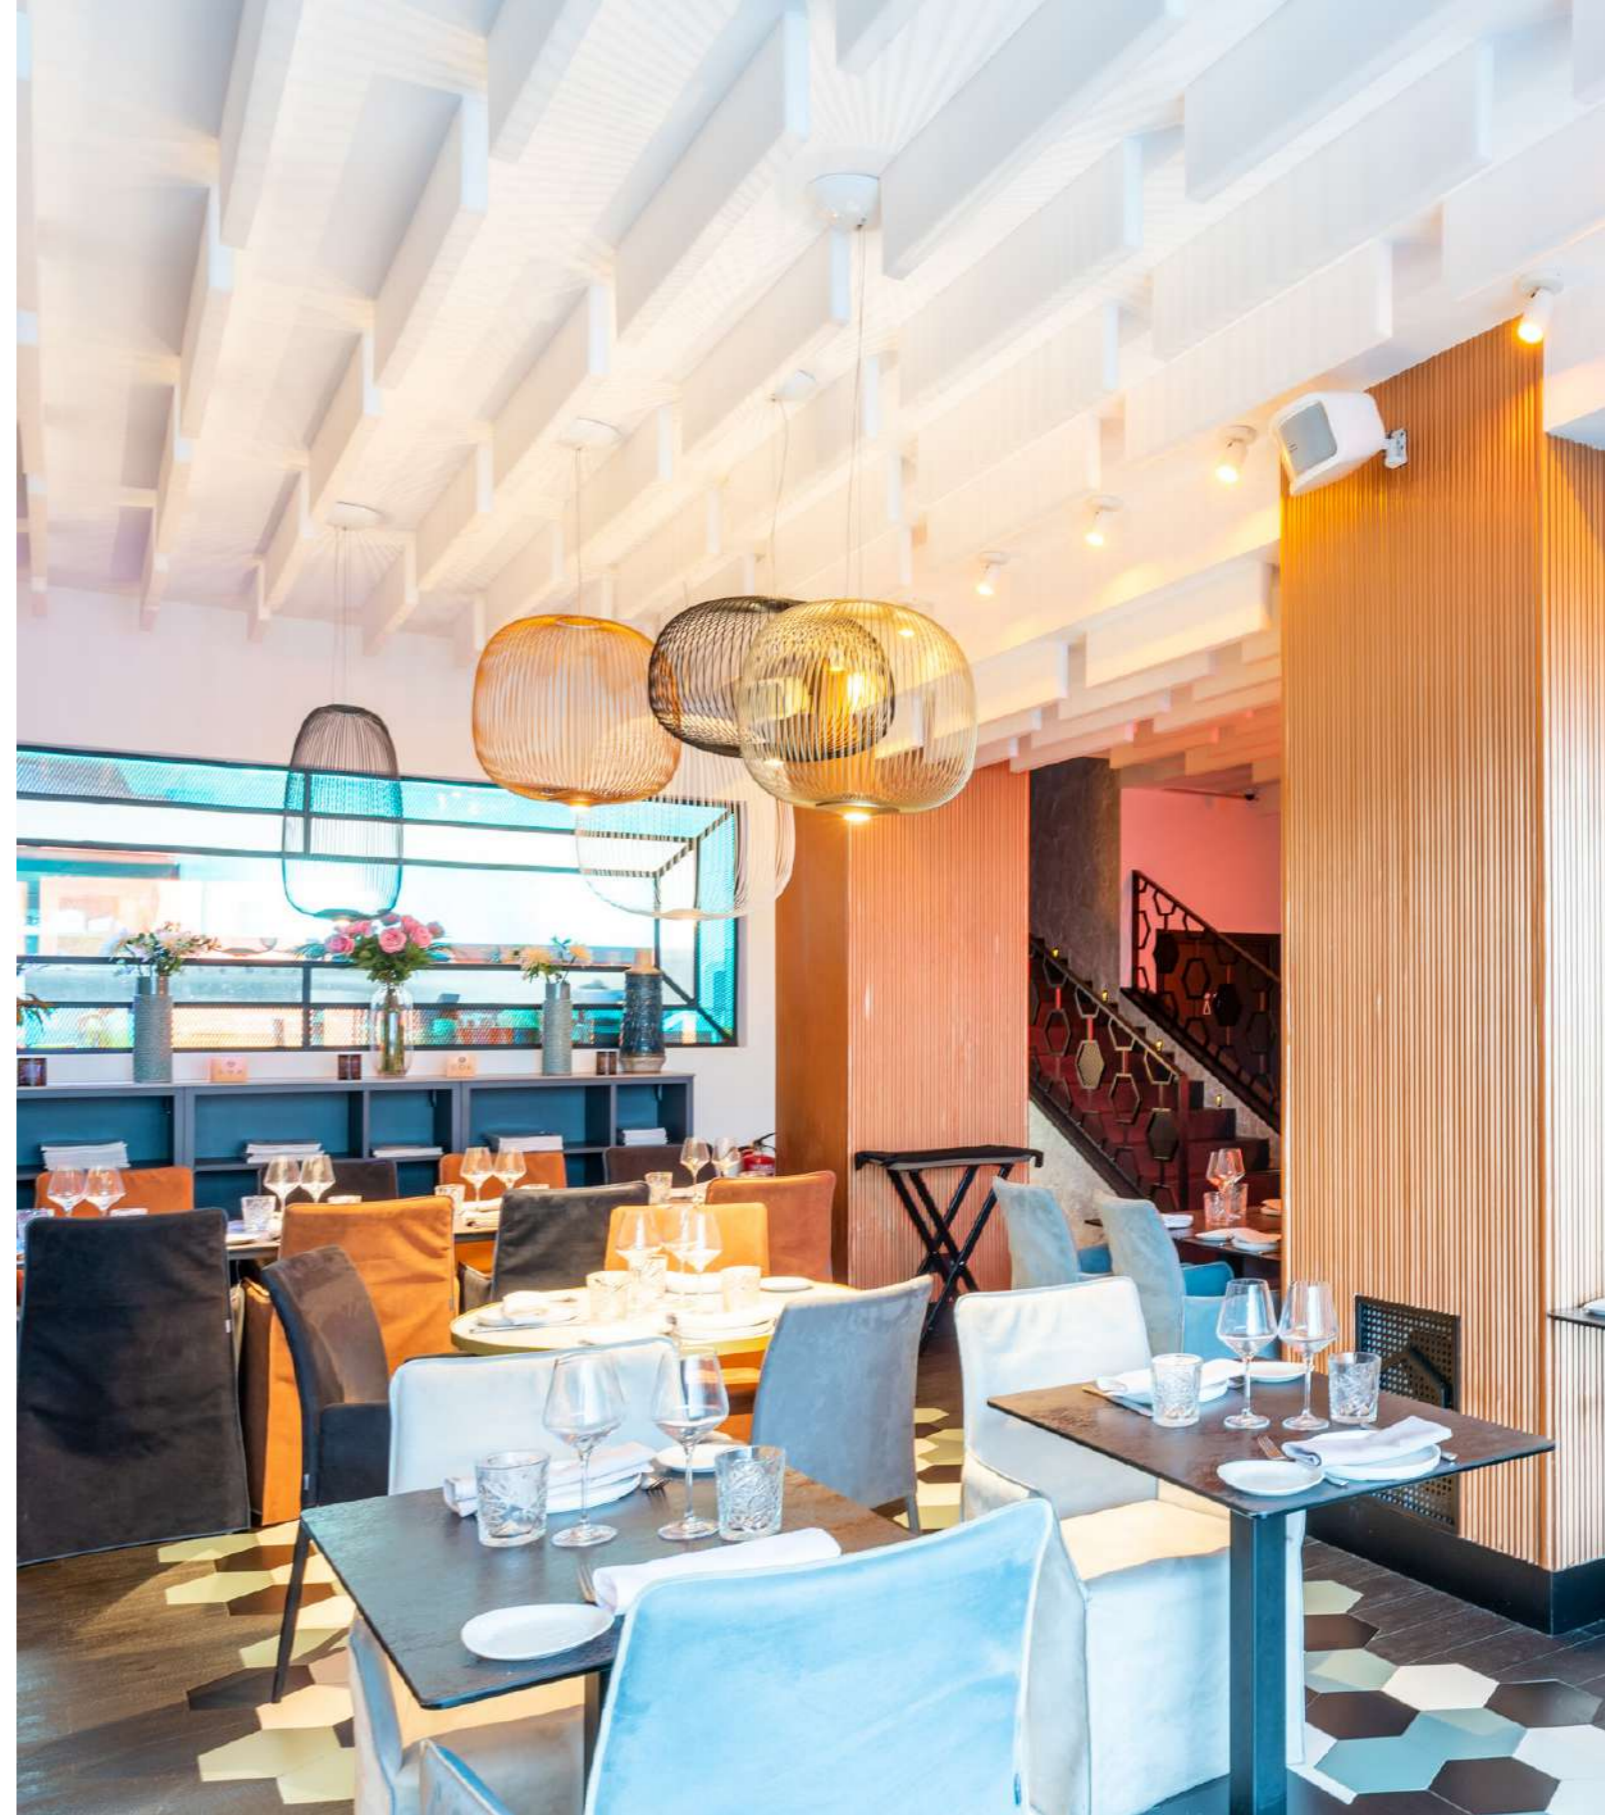

baffle

AVAILABLE SIZES

1180 mm x 580 mm
mm
Customizable

AVAILABLE THICKNESS

— 40 mm (NRC: 0,75)

Colours (see page 109)