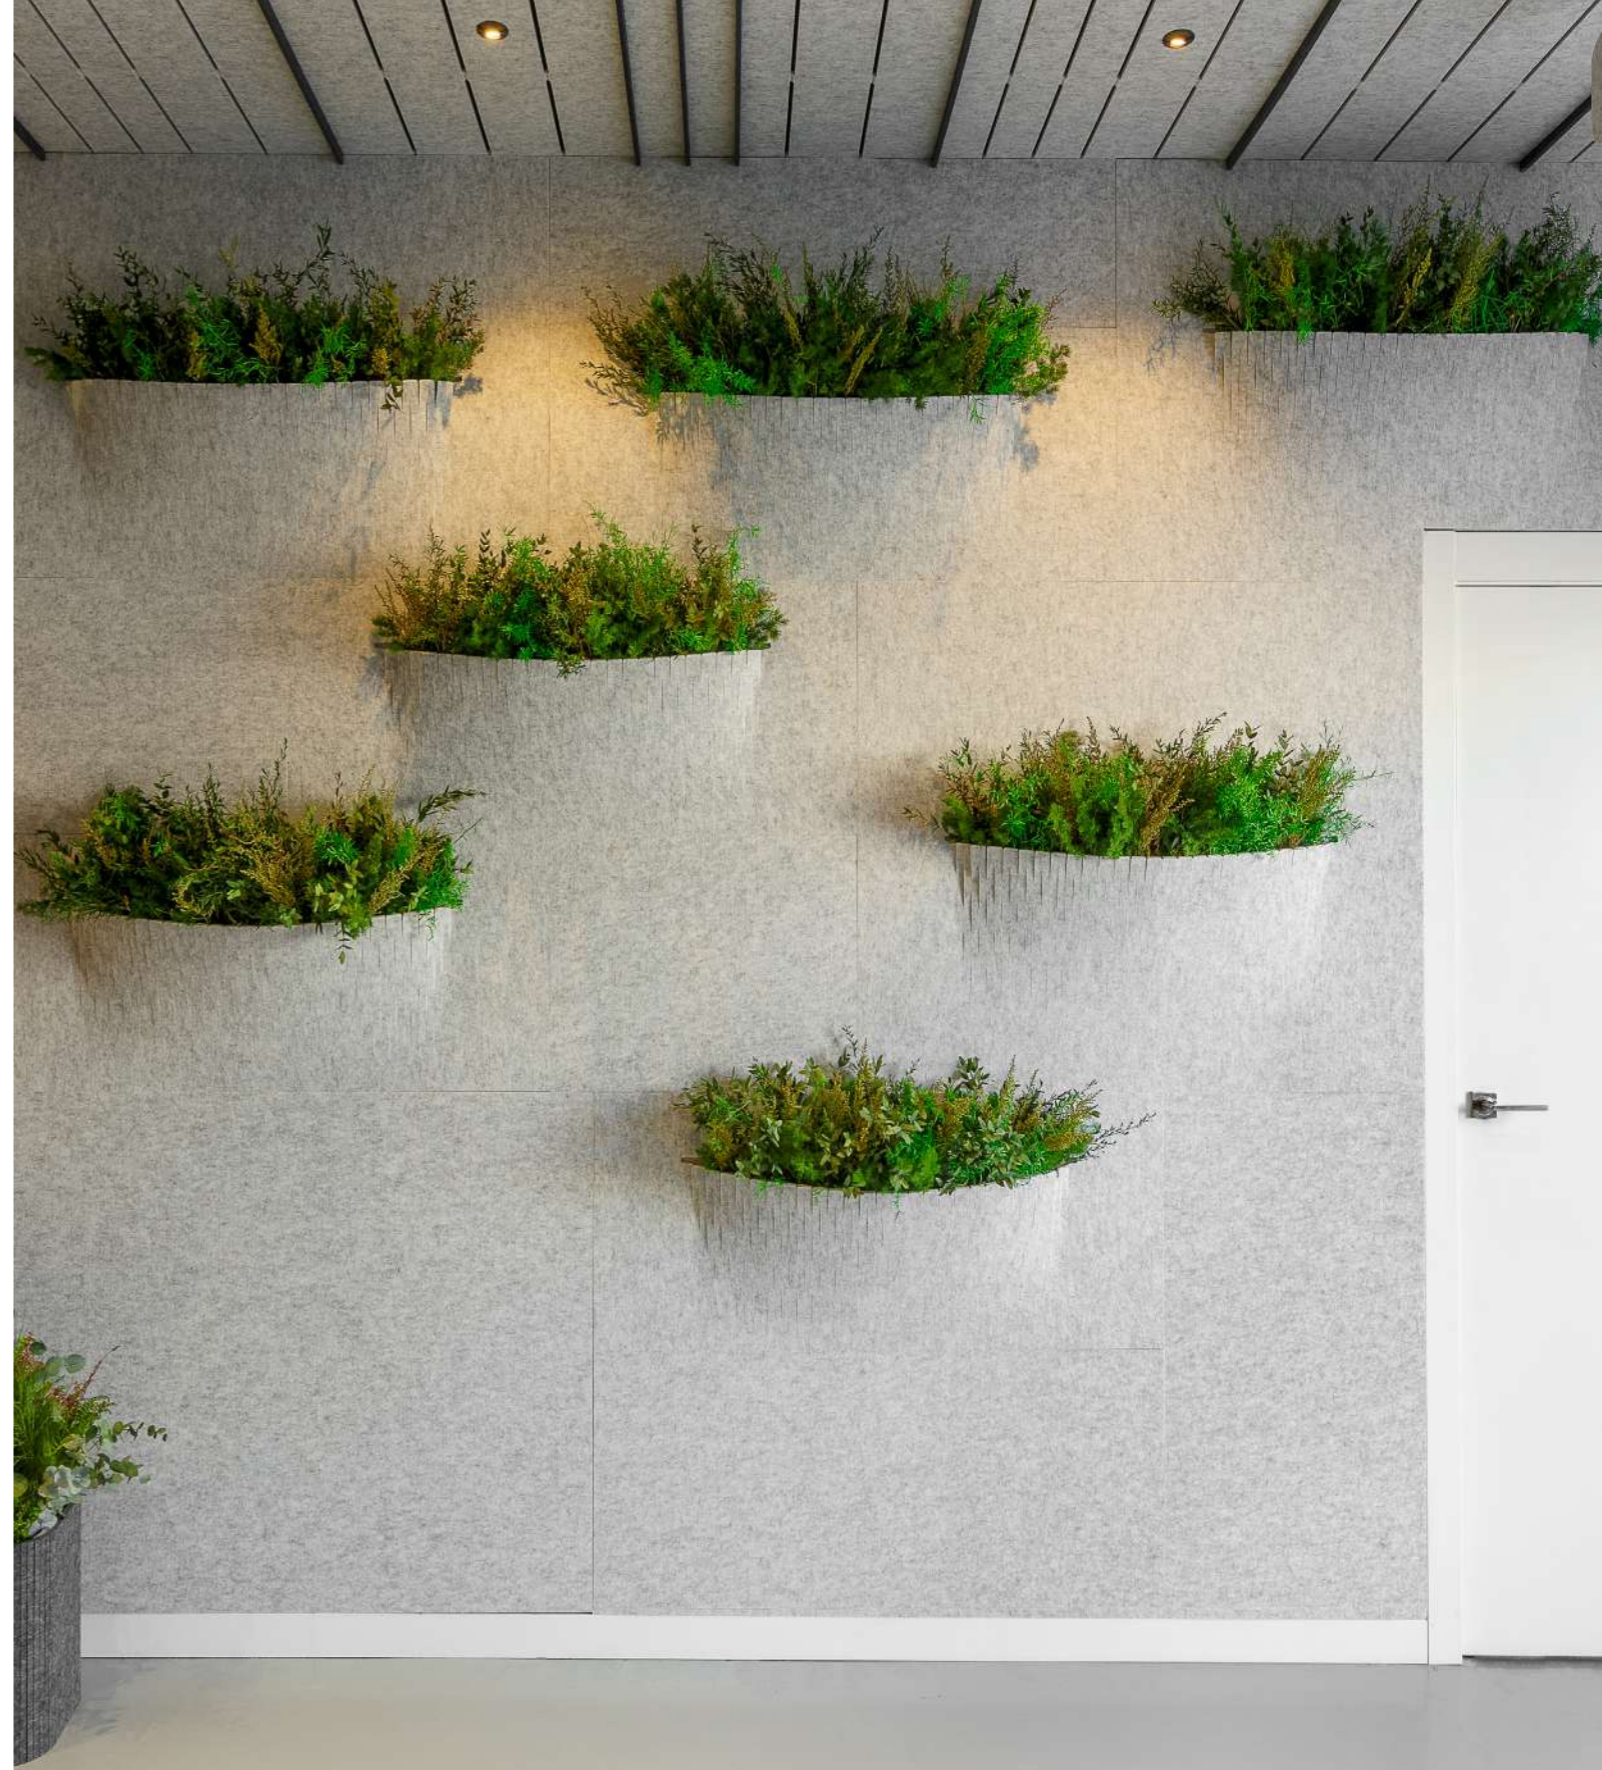

Planters are also available with wheels or legs.

Cube 30

Cube 51

Divider 108

Colours (see page 69)

OTOgreen Wall by Greenarea

OTogreen Wall Technical data

Sound-absorbing plant panels of the Greenarea brand, consisting of stabilized natural plants and planter made of recycled polyester fiber acoustic panel ECO line of ECOcero®, including p/p glue fixing system by ECOcero brand for direct wall mounting. Available in all the colors of the ECO line.