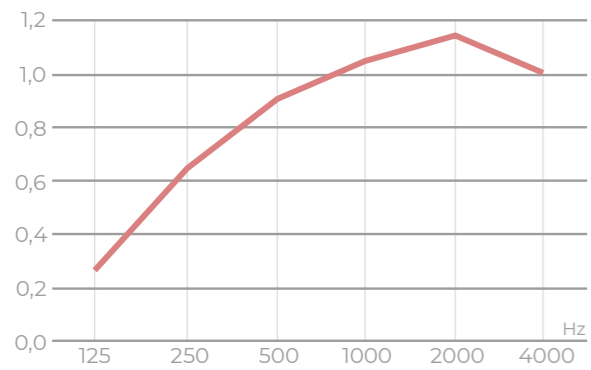

3D rectangle

AVAILABLE SIZE

580 mm x 290 mm

AVAILABLE THICKNESS

— 70/30 mm (NRC: 0,90)

Colours (see page 109)