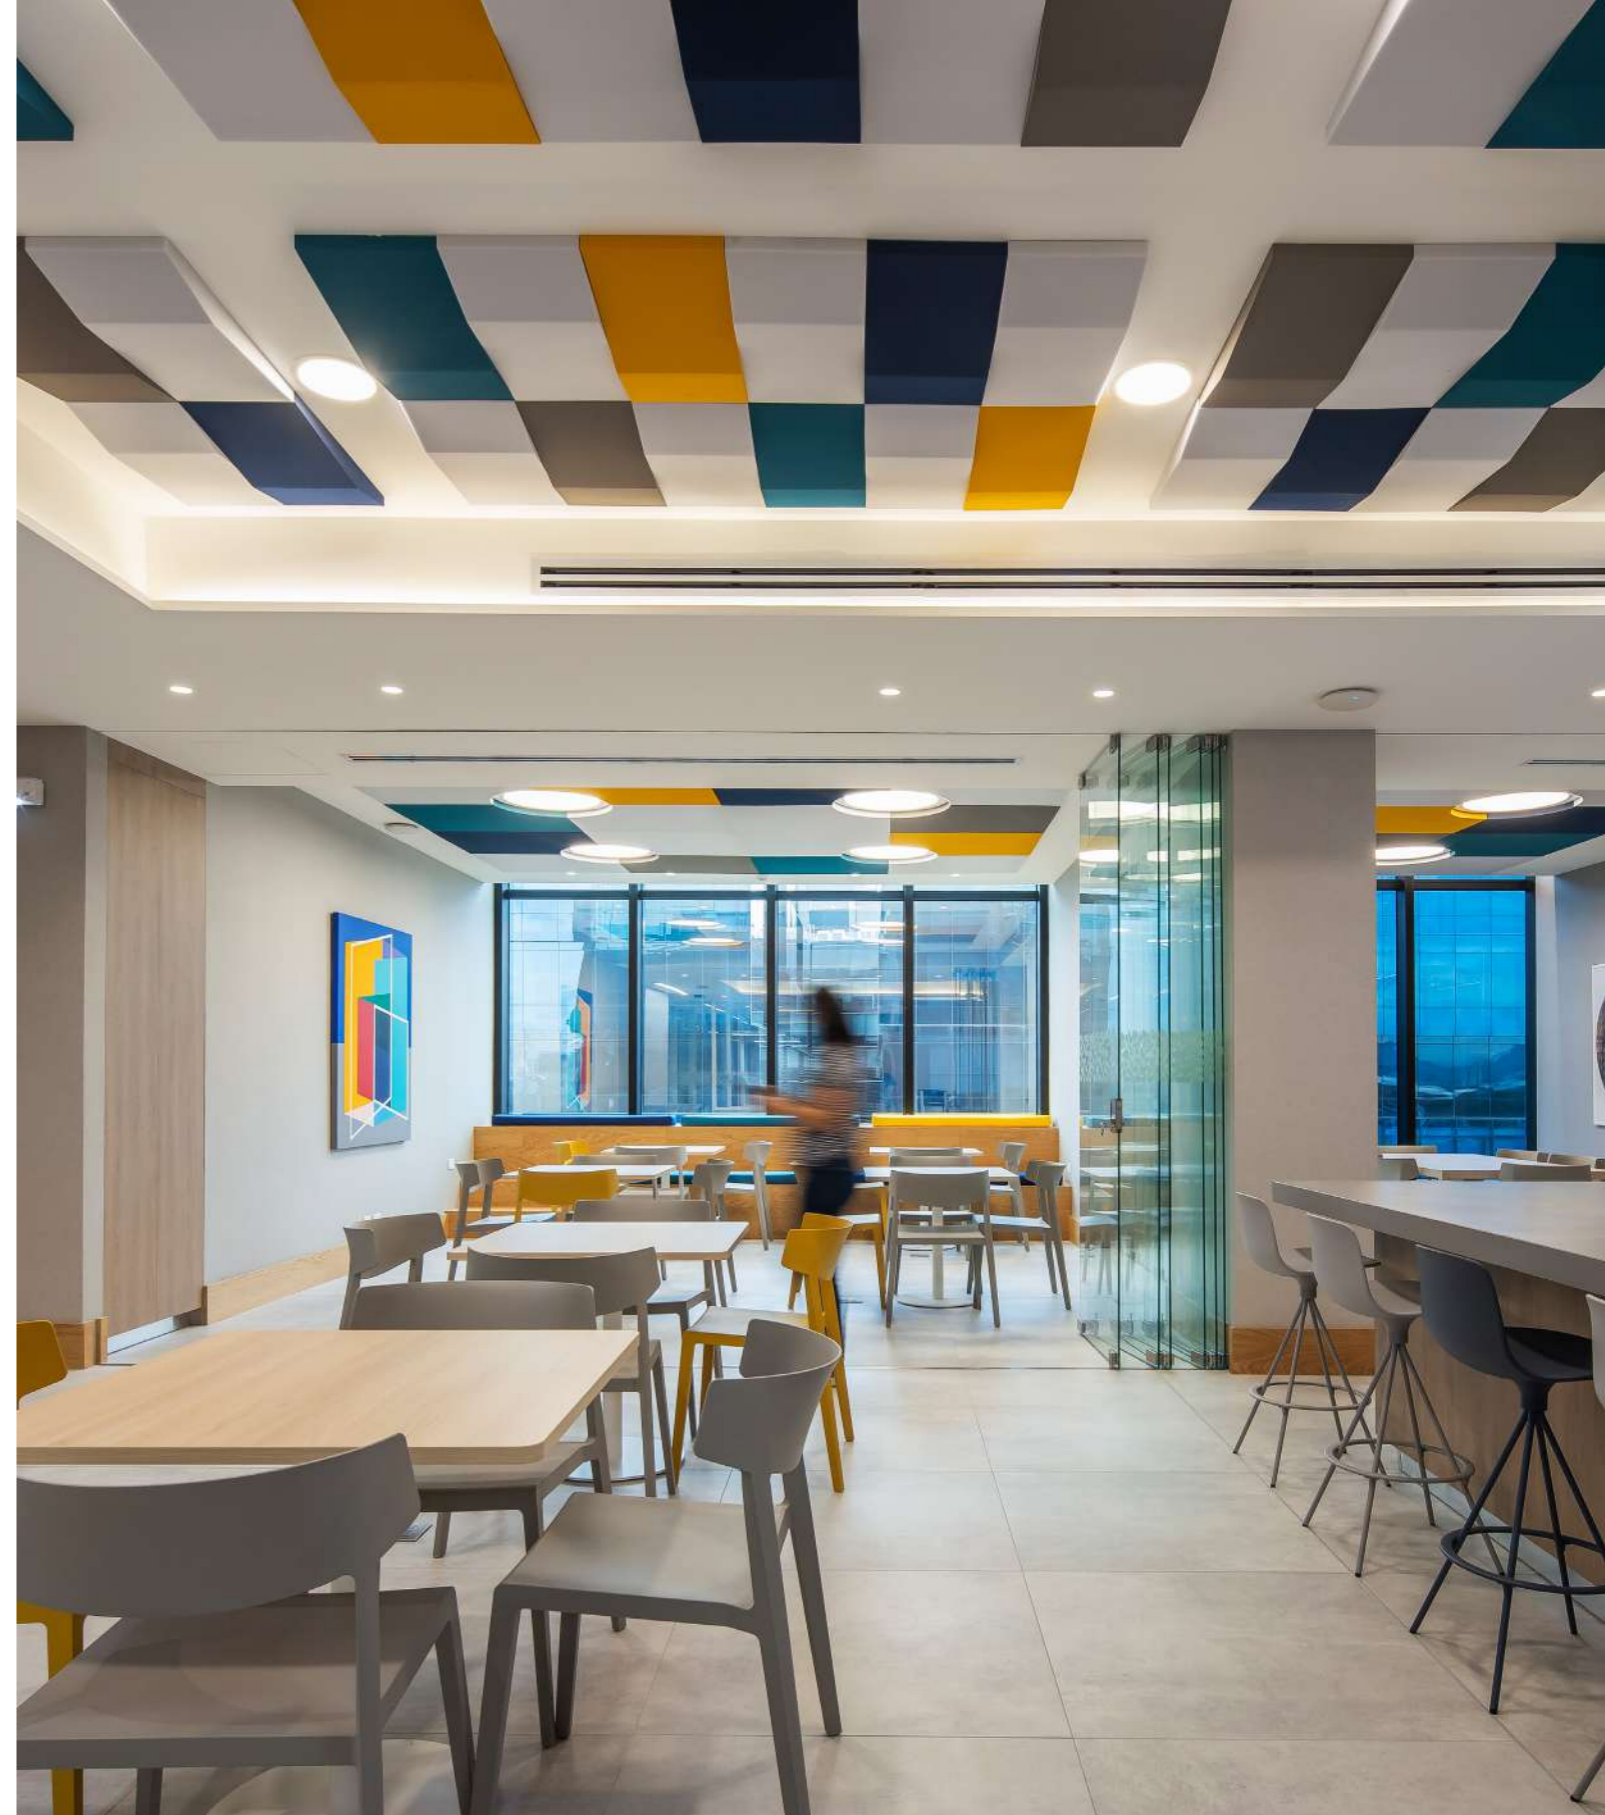

AVAILABLE SIZE

580 mm x 290 mm

AVAILABLE THICKNESS

— 70/30 mm (NRC: 0,90)

Colours (see page 109)

cylinder

AVAILABLE SIZES

L 500 mm D 125
mm
Customizable