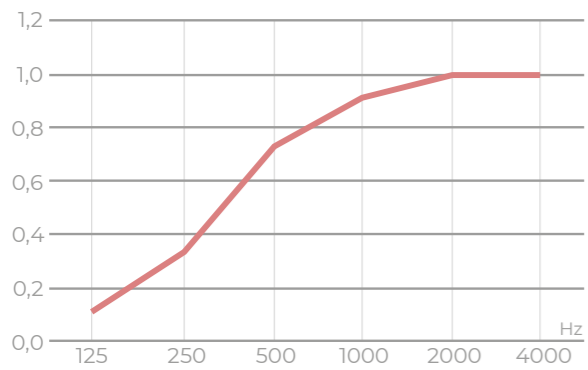

circle pack

UNITS PER BOX

10 units D 580 mm
12 units D 390 mm
24 units D 190 mm

AVAILABLE THICKNESS

— 40 mm (NRC: 0,75)

Colours (see page 109)