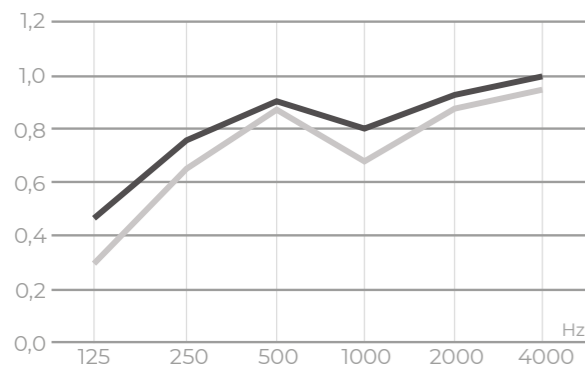

Panel

Big Lampshade

Small Lampshade

AVAILABLE SIZE
1180 mm x 590 mm

AVAILABLE THICKNESS
— 12 mm (NRC: 0,84)

Colours (see page 69)

ECOtecture by Welcome Design

AVAILABLE SIZES