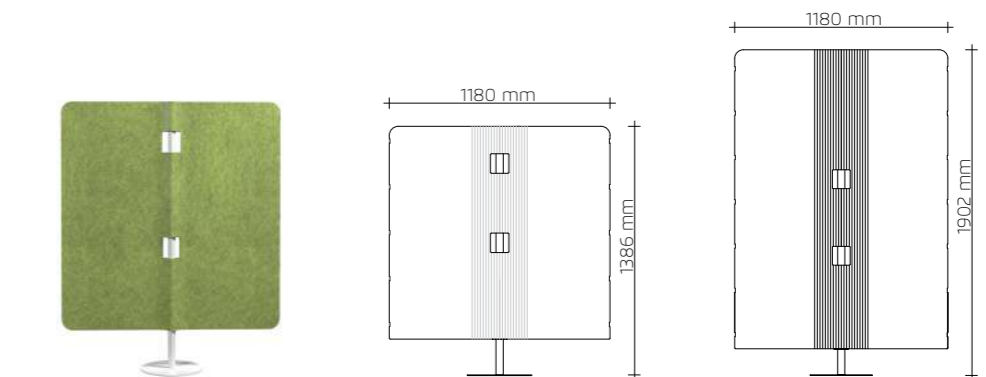

Colours (see page 69)

QUIET die-cut

QUIET v-cut

QUIET double

Frequently Asked Questions (FAQ)

EN

What is it used for?

ECOzero® acoustic panels reduce reverberation time, commonly known as echo.