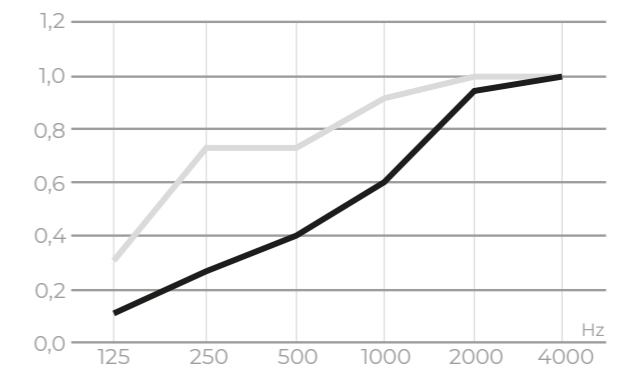

FLAP by Rafa Ortega

FLAP Technical data

Suspended sound-absorbing technical ceiling, ECOcero`s FLAP model, composed of swiveling acoustic slats made of recycled polyester fiber. Each module of 2200 x 1175 mm is broken down into 10 revolving slats of 1157 x 200 x 18 mm, color to be chosen on each side of the slat, including p/p of perfillery system with U 2200 profiles, hangers and plugs. CE marked, Euroclass B-s2, d0 reaction to fire, compliance with low VOC emissions specifications with GOLD certification in LEED and BREEAM. International patent PCT/ES2022/070189-U202132547.