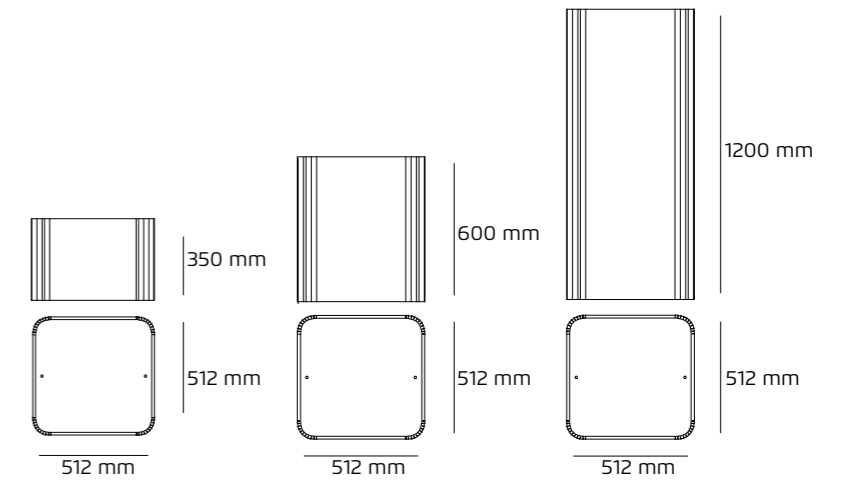

OTogreen Planter

Technical data

Sound-absorbing vegetable planters of the Greenarea brand, composed by stabilized natural plants and planter made of recycled polyester fiber acoustic panel ECO line ECOcero®. Available in all the colors of the ECO line.

The acoustic panel forming the planters will be 12 mm thick and will have CE marking, Euroclass B-s2 d0 fireproof, compliance with low VOC emissions specifications with GOLD certification in LEED and BREEAM.

Planters are also available with wheels or legs.

Cube 30

Cube 51

Colours (see page 69)