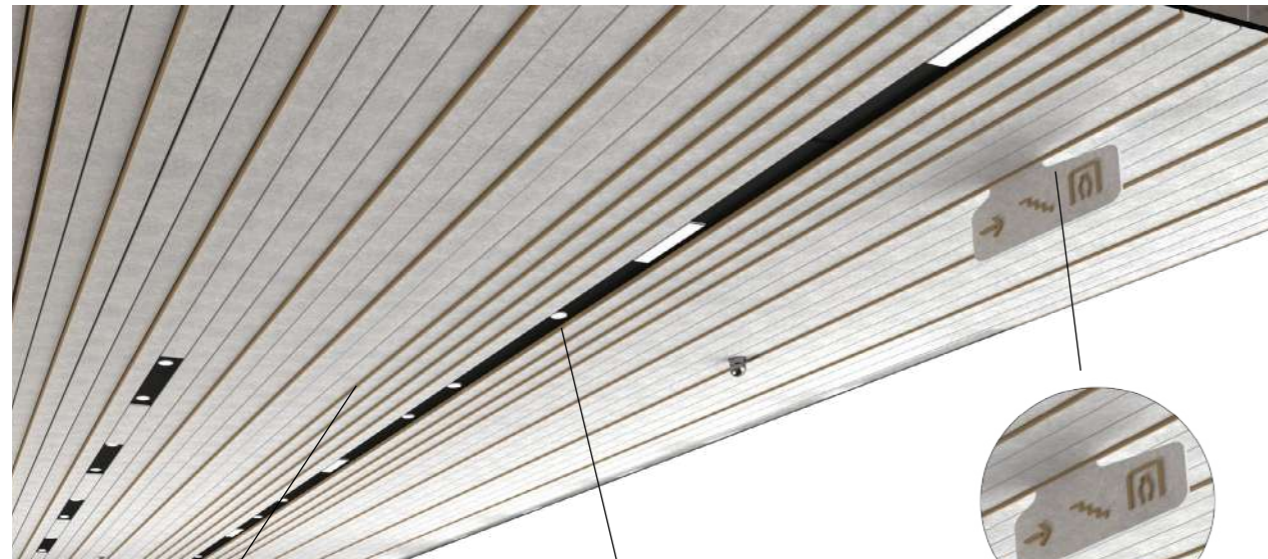

CODE Technical data

Continuous sound-absorbing technical ceiling, ECOcero's CODE model, composed of acoustic panels of recycled polyester fiber 1200 x 600 x 9 mm with linear perforations, in two models and color to choose, including p/p of decorative band and hanging bridge system to hidden profiling. Optional extra ribs, signage and boxes to house lighting. CE marked, Euroclass B-s2, d0 reaction to fire, compliance with the low VOC emission specifications with GOLD certification in LEED and BREEAM.

Discover all available signage