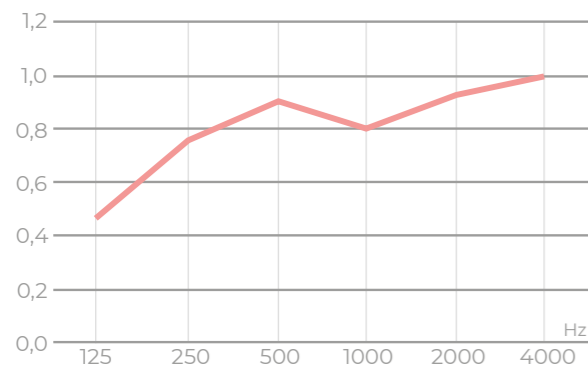

AVAILABLE SIZES

2380 mm x 1180 mm
Customizable

AVAILABLE THICKNESS

— 12 mm (NRC: 0,84)

Colours (see page 69)