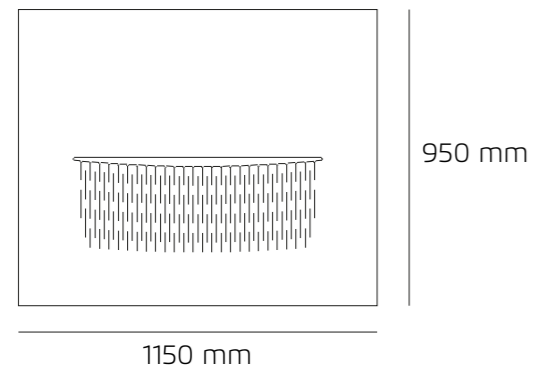

OTogreen Wall fixing system using adhesive.

Pocket 47.5

Flat 47.5

Pocket 95

Flat 95

Colours (see page 69)

QUIET by ECOcero

QUIET technical data